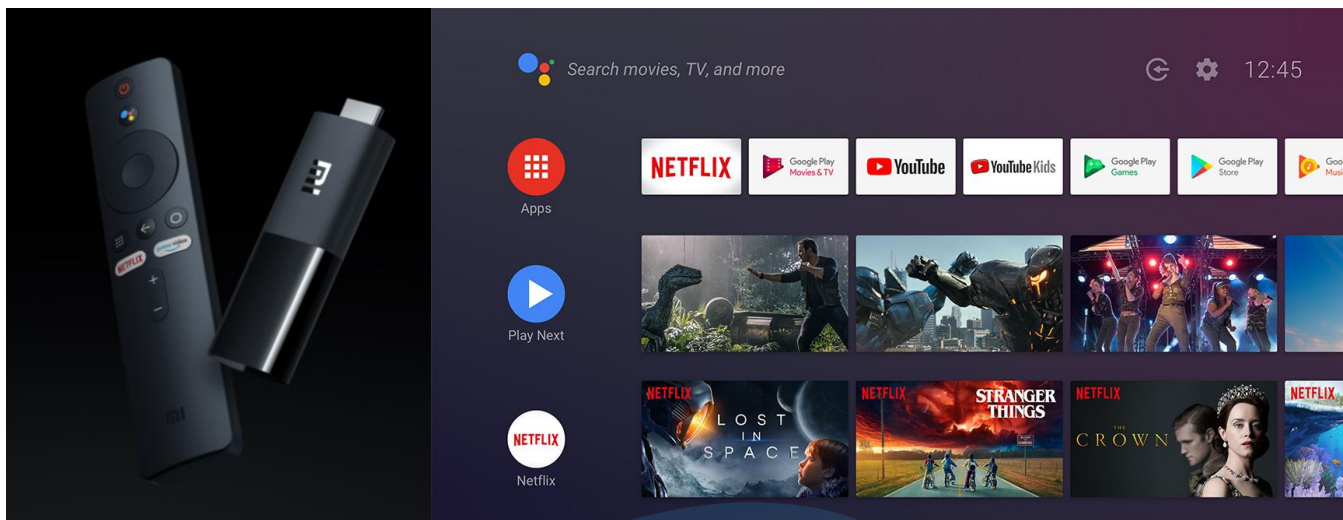

Portable Streaming Media Player
Google Assistant | Chromecast Built-in

[GL version] ID:26919 SKU:PFJ4098EU

[US version] ID:26921 SKU:PFJ4100US

Portable & Simple

- No cable, easy to take out, never miss an episode when you're away from home.
- 3 steps to set up and use

Smart Cast

- Chromecast build-in
- Quickly cast photos, videos, music, and other content you love from your favorite device right to your TV

Quick and Smart

- Powered by Android TV 9.0 for superior functionality
- A smart system, a smart way to watch

Tons of content

- Preinstall Netflix and Prime video, one button quick access
- With the Google Play Store, apps you'll love, from Showtime to YouTube to Ton of games

Google assistant

- Press the mic button on your remote to quickly access entertainment and get answers
- Voice control with the devices which work with google assistant
- Support most of Mi smart home devices

Premium audio

- DOLBY+DTS

Specifications:

| | | | |
|-------------------|-------------------------------|---------------|--|
| Weight | 28.5g | Video decoder | VP9-10, H.265, H.264, VC-1, MPEG1/2/4, real 8/9/10 |
| Dimensions | 92.4*30.2*15.2mm | Video format | RM, MOV, VOB, AVI, MKV, TS, WMV, MP4 |
| Output Resolution | 1080P(1920x1080@60fps) | Audio decoder | DOLBY, DTS |
| CPU | Quad core CortexA53 | Audio format | MP3,WMA,AAC,Flac,OGG |
| GPU | ARM Mali-450 | Image format | JPG, BMP, GIF, PNG |
| RAM | 1 GB | Socket | HDMI x 1 Micro USB x 1 |
| ROM | 8 GB | Packing list | Remote control x 1 User manual x 1 Power adapter x 1 |
| Bluetooth | BT4.2 | | |
| Wi-Fi | 802.11 a/b/g/n/ac 2.4GHz/5GHz | | |