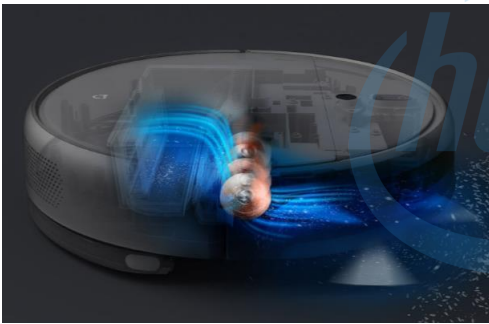

## Remote control via Mobile App

- Turn on/off and track cleaning progress
- Support voice control

Visual dynamic navigation system  
Quick capture room structure info and setup map

2500Pa huge suction power with 600ml dust bag